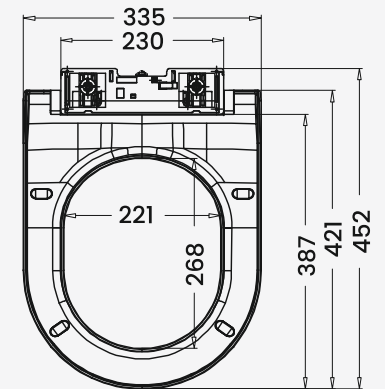

Base Plate Dimension

Model No. - 710

QQ Dimension

Base Plate Dimension

Model No. - 711

Features

- Slim Design
- 100% Vergin Material

Base Plate Dimension

Model No. - 729

QQ Dimension

Base Plate Dimension

Model No. - 735

QQ Dimension

Base Plate Dimension

Model No. - 740

QQ Dimension

Base Plate Dimension

Model No. - 740 HEAVY

NEW

QQ Dimension

Base Plate Dimension

Model No. - 743

QQ Dimension

Base Plate Dimension

Model No. - 743 HEAVY

NEW

QQ Dimension

Base Plate Dimension

Model No. - 780

QQ Dimension

Base Plate Dimension

Model No. - 784