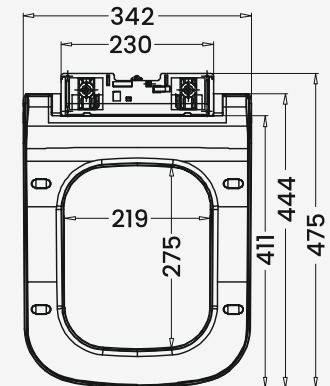

Base Plate Dimension

Model No. - 710

QQ Dimension

Base Plate Dimension

Model No. - 711

Features

- Slim Design
- 100% Vergin Material

Base Plate Dimension

Model No. - 729

QQ Dimension

Base Plate Dimension

Model No. - 735

QQ Dimension

Base Plate Dimension

Model No. - 740

QQ Dimension

Base Plate Dimension

Model No. - 740 HEAVY

NEW

QQ Dimension

Base Plate Dimension

Model No. - 743

QQ Dimension

Base Plate Dimension

Model No. - 743 HEAVY

NEW

QQ Dimension

Base Plate Dimension

Model No. - 780

QQ Dimension

Base Plate Dimension

Model No. - 784