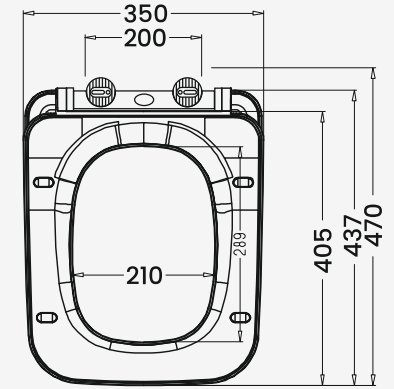

Base Plate Dimension

Model No. - 740 HEAVY

NEW

QQ Dimension

Base Plate Dimension

Model No. - 743

QQ Dimension

Base Plate Dimension

Model No. - 743 HEAVY

NEW

QQ Dimension

Base Plate Dimension

Model No. - 780

QQ Dimension

Base Plate Dimension

Model No. - 784

QQ Dimension

Base Plate Dimension

Model No. - 785

QQ Dimension

Base Plate Dimension

Model No. - 792

QQ Dimension

Base Plate Dimension

Model No. - 080

QQ Dimension

Base Plate Dimension

Model No. - 740 UF DELUXE

Features

- Super Slim Design
- High Gloss Surface
- Stronger Materials

QQ Dimension

Model No. - 743 UF DELUXE