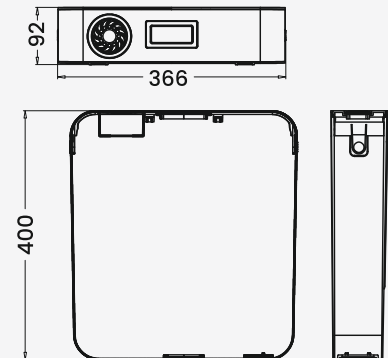

PLUTO SERIES

Features

- 3D Effect
- Half / Full Flushing System
- With Air Freshner
- Easy Installation and Maintainance
- Water Saver

Dimension