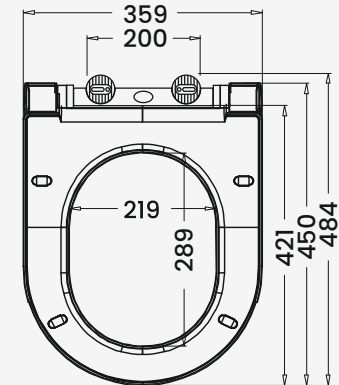

Base Plate Dimension

Model No. - 710

QQ Dimension

Base Plate Dimension

Model No. - 711

Features

- Slim Design
- 100% Vergin Material

Base Plate Dimension

Model No. - 729

QQ Dimension

Base Plate Dimension

Model No. - 735

QQ Dimension

Base Plate Dimension

Model No. - 740

QQ Dimension

Base Plate Dimension

Model No. - 740 HEAVY

NEW

QQ Dimension

Base Plate Dimension

Model No. - 743

QQ Dimension

Base Plate Dimension

Model No. - 743 HEAVY

NEW

QQ Dimension

Base Plate Dimension

Model No. - 780

QQ Dimension

Base Plate Dimension

Model No. - 784