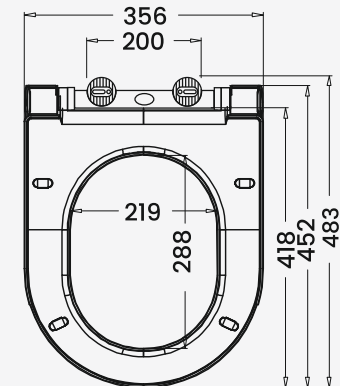

QQ Dimension