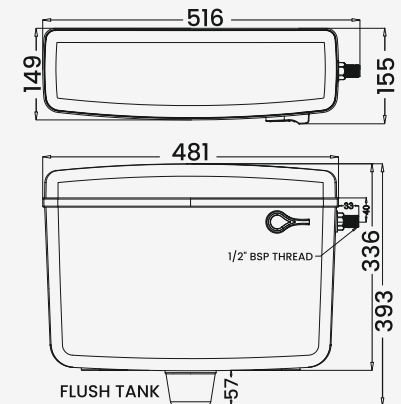

VENUS

Features

- Single Flush
- Heavy Duty
- Side Handle
- Long Lasting
- 10L Water Capacity

Dimension