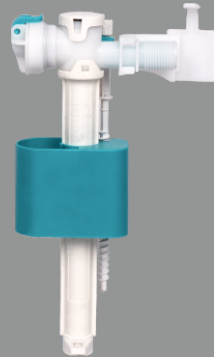

Features

- Slim Design
- High Gloss Surface
- Stronger Materials

QQ Dimension

ACCESSORIES

Mercury Outlet Valve

Mars Outlet Valve

Venus Outlet Valve

Jupiter / Neptune / Pluto Outlet Valve

Mech.C.Tank Outlet Valve

Pneu.C.Tank Outlet Valve

One Piece Fitting 200mm And 250mm

Cap Inlet

High Pressure Inlet Valve

Concealed Tank Inlet Valve

3 Piece Long Bend Pipe

2 Piece Bend Pipe

Concealed Tank Bend Pipe

ACCESSORIES

100 MM Push Button

70 MM Push Button

58 MM Push Button

48 MM Push Button

Single Push Button

Pneumatic Concealed Tank Push Button