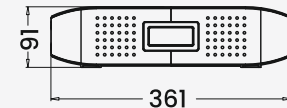

JUPITER SERIES

Features

- Slim Design
- Half / Full Flushing System
- Water Saver
- Easy Installation and Maintainance
- Dual Tone Color

Dimension