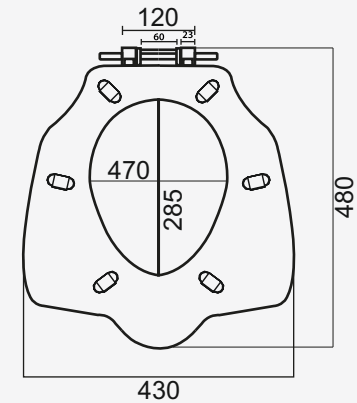

Base Plate Dimension

Anglo Indian

Note: Also Available in Jet Spray

Features

- Slim Design
- 100% Vergin Material

Dimension

EWC SOFT CLOSE

QQ Dimension

Base Plate Dimension

Model No. - 710

QQ Dimension

Base Plate Dimension

Model No. - 711

Features

- Slim Design
- 100% Vergin Material

Base Plate Dimension

Model No. - 729

QQ Dimension

Base Plate Dimension

Model No. - 735

QQ Dimension

Base Plate Dimension

Model No. - 740

QQ Dimension

Base Plate Dimension

Model No. - 740 HEAVY

NEW

QQ Dimension

Base Plate Dimension

Model No. - 743

QQ Dimension

Base Plate Dimension