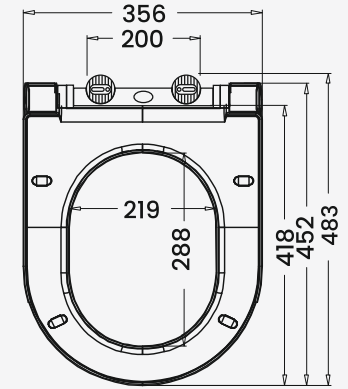

Base Plate Dimension

Model No. - 710

QQ Dimension

Base Plate Dimension

Model No. - 711

Features

- Slim Design
- 100% Vergin Material

Base Plate Dimension

Model No. - 729

QQ Dimension

Base Plate Dimension

Model No. - 735

QQ Dimension

Base Plate Dimension

Model No. - 740

QQ Dimension

Base Plate Dimension

Model No. - 740 HEAVY

NEW

QQ Dimension

Base Plate Dimension

Model No. - 743

QQ Dimension

Base Plate Dimension

Model No. - 743 HEAVY

NEW

QQ Dimension

Base Plate Dimension

Model No. - 780

QQ Dimension

Base Plate Dimension

Model No. - 784