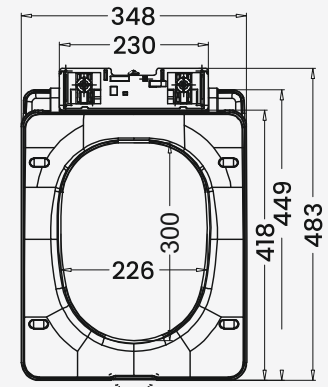

Base Plate Dimension

Model No. - 740 HEAVY

NEW

QQ Dimension

Base Plate Dimension

Model No. - 743

QQ Dimension

Base Plate Dimension

Model No. - 743 HEAVY

NEW

QQ Dimension

Base Plate Dimension

Model No. - 780

QQ Dimension

Base Plate Dimension

Model No. - 784

QQ Dimension

Base Plate Dimension

Model No. - 785

QQ Dimension

Base Plate Dimension

Model No. - 792

QQ Dimension

Base Plate Dimension

Model No. - 080

QQ Dimension

Base Plate Dimension

Model No. - 740 UF DELUXE

Features

- Super Slim Design
- High Gloss Surface
- Stronger Materials

QQ Dimension

Model No. - 743 UF DELUXE