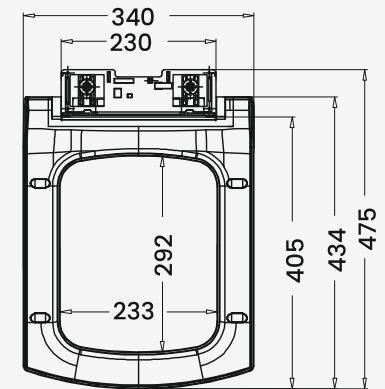

Base Plate Dimension

Model No. - 710

QQ Dimension

Base Plate Dimension

Model No. - 711

Features

- Slim Design
- 100% Vergin Material

Base Plate Dimension

Model No. - 729

QQ Dimension

Base Plate Dimension

Model No. - 735

QQ Dimension

Base Plate Dimension

Model No. - 740

QQ Dimension

Base Plate Dimension

Model No. - 740 HEAVY

NEW

QQ Dimension

Base Plate Dimension

Model No. - 743

QQ Dimension

Base Plate Dimension

Model No. - 743 HEAVY

NEW

QQ Dimension

Base Plate Dimension

Model No. - 780

QQ Dimension

Base Plate Dimension

Model No. - 784