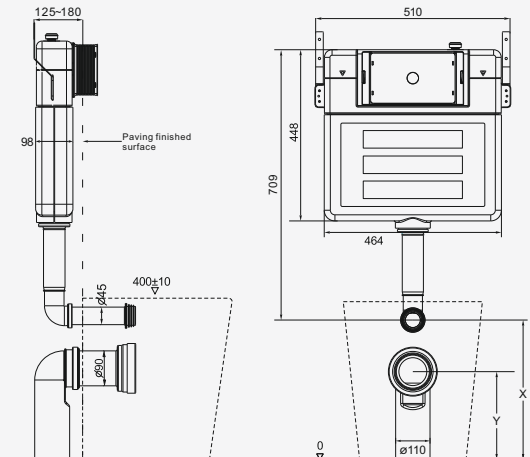

Dimension

CONCEALED TANK WITH HALF FRAME

Note : Mechanical and Pneumatic Function Available

Features

- Tank Material HDPE (High Density Polyethylene)
- Frame Material Mild Steel
- Half / Full Flushing System
- High Strength Body
- Maximum 8L Water Capacity

Dimension

CONCEALED TANK WITH FULL FRAME

Note : Mechanical and Pneumatic Function Available

Installation Guide

Features

- Tank Material HDPE (High Density Polyethylene)
- Frame Material Mild Steel
- Half / Full Flushing System
- High Strength Body
- Maximum 8L Water Capacity

Dimension

MECHANICAL PUSH PLATE

Design - E Chrome

Design - H Chrome

Design - Q Chrome

Design - E Grey

Design - H Grey

Design - Q Black