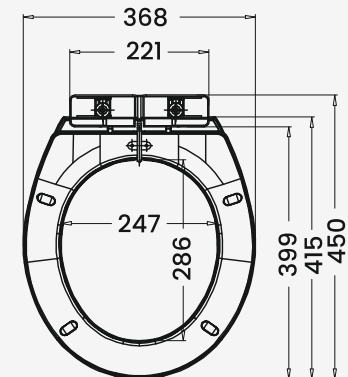

Base Plate Dimension

Anglo Indian

Note: Also Available in Jet Spray

Features

- Slim Design
- 100% Vergin Material

Dimension

EWC SOFT CLOSE

QQ Dimension

Base Plate Dimension

Model No. - 710

QQ Dimension

Base Plate Dimension

Model No. - 711

Features

- Slim Design
- 100% Vergin Material

Base Plate Dimension

Model No. - 729

QQ Dimension

Base Plate Dimension

Model No. - 735

QQ Dimension

Base Plate Dimension

Model No. - 740

QQ Dimension

Base Plate Dimension

Model No. - 740 HEAVY

NEW

QQ Dimension

Base Plate Dimension

Model No. - 743

QQ Dimension

Base Plate Dimension