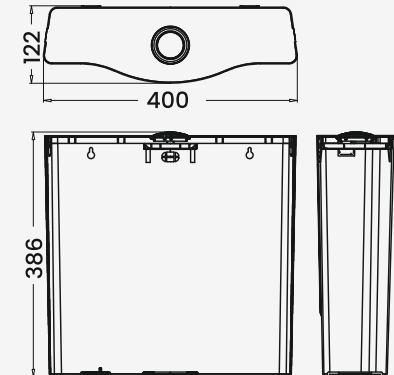

SENSOR TANK

Features

- Touchless Flushing
- Also Available Half Manual Flushing
- Easy Battery Replacement
- Easy Installation and Maintenance

Dimension