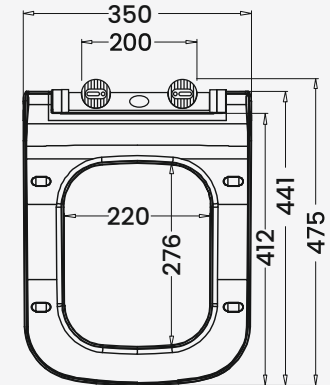

Base Plate Dimension

Model No. - 710

QQ Dimension

Base Plate Dimension

Model No. - 711

Features

- Slim Design
- 100% Vergin Material

Base Plate Dimension

Model No. - 729

QQ Dimension

Base Plate Dimension

Model No. - 735

QQ Dimension

Base Plate Dimension

Model No. - 740

QQ Dimension

Base Plate Dimension

Model No. - 740 HEAVY

NEW

QQ Dimension

Base Plate Dimension

Model No. - 743

QQ Dimension

Base Plate Dimension

Model No. - 743 HEAVY

NEW

QQ Dimension

Base Plate Dimension

Model No. - 780

QQ Dimension

Base Plate Dimension

Model No. - 784