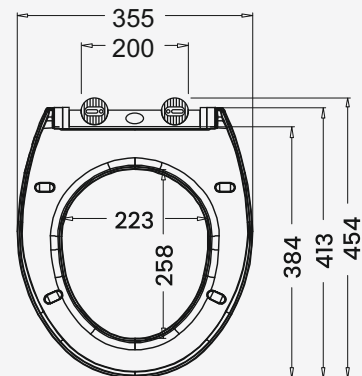

Base Plate Dimension

Anglo Indian

Note: Also Available in Jet Spray

Features

- Slim Design
- 100% Vergin Material

Dimension

EWC SOFT CLOSE

QQ Dimension

Base Plate Dimension

Model No. - 710

QQ Dimension

Base Plate Dimension

Model No. - 711

Features

- Slim Design
- 100% Vergin Material

Base Plate Dimension

Model No. - 729

QQ Dimension

Base Plate Dimension

Model No. - 735

QQ Dimension

Base Plate Dimension

Model No. - 740

QQ Dimension

Base Plate Dimension

Model No. - 740 HEAVY

NEW

QQ Dimension

Base Plate Dimension

Model No. - 743

QQ Dimension

Base Plate Dimension