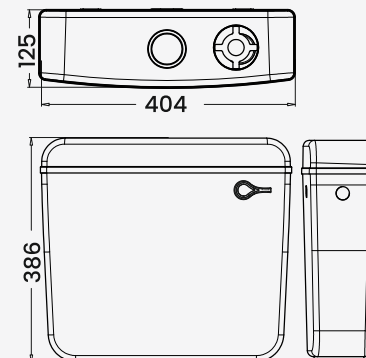

- Single Flush
- Heavy Duty
- Side Handle
- Long Lasting
- 8L Water Capacity

Dimension

MERCURY

Features

- Single Top Flush
- Slim Design
- Bottom Inlet
- 8L Water Capacity
- Water Saving Flushing

Dimension