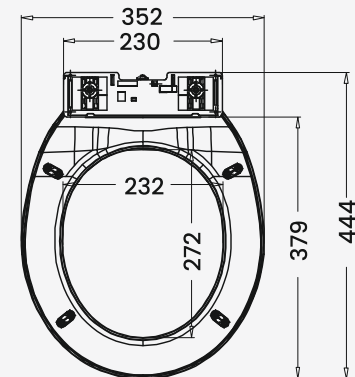

Base Plate Dimension

Anglo Indian

Note: Also Available in Jet Spray

Features

- Slim Design
- 100% Vergin Material

Dimension

EWC SOFT CLOSE

QQ Dimension

Base Plate Dimension

Model No. - 710

QQ Dimension

Base Plate Dimension

Model No. - 711

Features

- Slim Design
- 100% Vergin Material

Base Plate Dimension

Model No. - 729

QQ Dimension

Base Plate Dimension

Model No. - 735

QQ Dimension

Base Plate Dimension

Model No. - 740

QQ Dimension

Base Plate Dimension

Model No. - 740 HEAVY

NEW

QQ Dimension

Base Plate Dimension

Model No. - 743

QQ Dimension

Base Plate Dimension