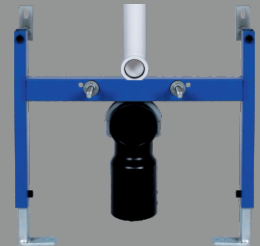

Wall Hung Mounting Frame