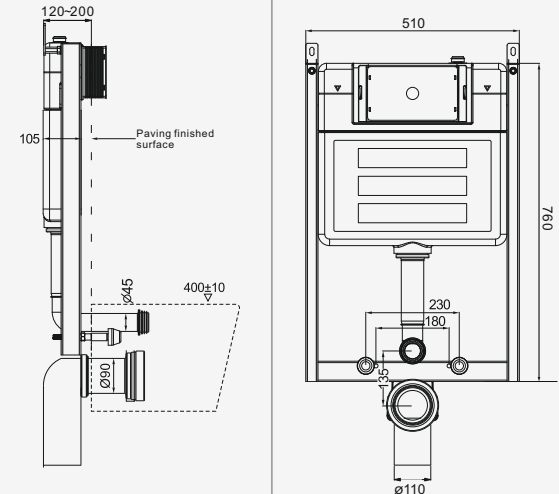

Dimension

CONCEALED TANK WITH HALF FRAME

Note : Mechanical and Pneumatic Function Available

Features

- Tank Material HDPE (High Density Polyethylene)
- Frame Material Mild Steel
- Half / Full Flushing System
- High Strength Body
- Maximum 8L Water Capacity

Dimension

CONCEALED TANK WITH FULL FRAME

Note : Mechanical and Pneumatic Function Available

Installation Guide

Features

- Tank Material HDPE (High Density Polyethylene)
- Frame Material Mild Steel
- Half / Full Flushing System
- High Strength Body
- Maximum 8L Water Capacity

Dimension

MECHANICAL PUSH PLATE

Design - E Chrome

Design - H Chrome

Design - Q Chrome

Design - E Grey

Design - H Grey

Design - Q Black