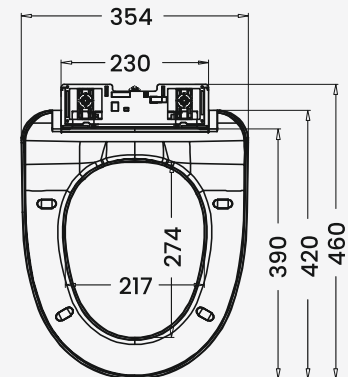

Base Plate Dimension

Anglo Indian

Note: Also Available in Jet Spray

Features

- Slim Design
- 100% Vergin Material

Dimension

EWC SOFT CLOSE

QQ Dimension

Base Plate Dimension

Model No. - 710

QQ Dimension

Base Plate Dimension

Model No. - 711

Features

- Slim Design
- 100% Vergin Material

Base Plate Dimension

Model No. - 729

QQ Dimension

Base Plate Dimension

Model No. - 735

QQ Dimension

Base Plate Dimension

Model No. - 740

QQ Dimension

Base Plate Dimension

Model No. - 740 HEAVY

NEW

QQ Dimension

Base Plate Dimension

Model No. - 743

QQ Dimension

Base Plate Dimension