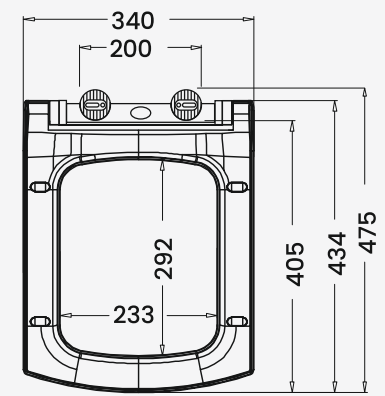

Base Plate Dimension

Model No. - 710

QQ Dimension

Base Plate Dimension

Model No. - 711

Features

- Slim Design
- 100% Vergin Material

Base Plate Dimension

Model No. - 729

QQ Dimension

Base Plate Dimension

Model No. - 735

QQ Dimension

Base Plate Dimension

Model No. - 740

QQ Dimension

Base Plate Dimension

Model No. - 740 HEAVY

NEW

QQ Dimension

Base Plate Dimension

Model No. - 743

QQ Dimension

Base Plate Dimension

Model No. - 743 HEAVY

NEW

QQ Dimension

Base Plate Dimension

Model No. - 780

QQ Dimension

Base Plate Dimension

Model No. - 784