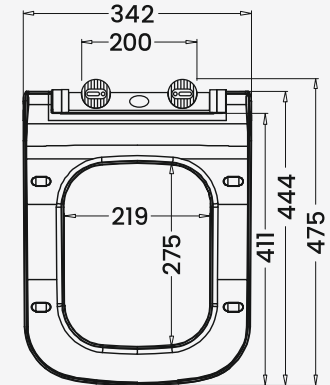

Base Plate Dimension

Model No. - 710

QQ Dimension

Base Plate Dimension

Model No. - 711

Features

- Slim Design
- 100% Vergin Material

Base Plate Dimension

Model No. - 729

QQ Dimension

Base Plate Dimension

Model No. - 735

QQ Dimension

Base Plate Dimension

Model No. - 740

QQ Dimension

Base Plate Dimension

Model No. - 740 HEAVY

NEW

QQ Dimension

Base Plate Dimension

Model No. - 743

QQ Dimension

Base Plate Dimension

Model No. - 743 HEAVY

NEW

QQ Dimension

Base Plate Dimension

Model No. - 780

QQ Dimension

Base Plate Dimension

Model No. - 784