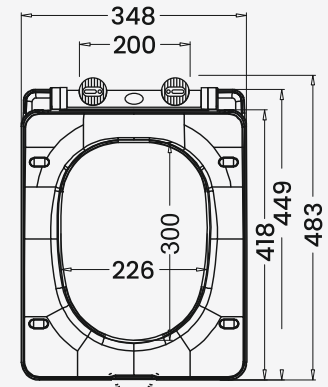

Base Plate Dimension

Model No. - 740 HEAVY

NEW

QQ Dimension

Base Plate Dimension

Model No. - 743

QQ Dimension

Base Plate Dimension

Model No. - 743 HEAVY

NEW

QQ Dimension

Base Plate Dimension

Model No. - 780

QQ Dimension

Base Plate Dimension

Model No. - 784

QQ Dimension

Base Plate Dimension

Model No. - 785

QQ Dimension

Base Plate Dimension

Model No. - 792

QQ Dimension

Base Plate Dimension

Model No. - 080

QQ Dimension

Base Plate Dimension

Model No. - 740 UF DELUXE

Features

- Super Slim Design
- High Gloss Surface
- Stronger Materials

QQ Dimension

Model No. - 743 UF DELUXE