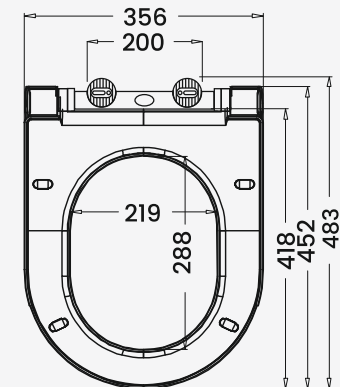

Base Plate Dimension

Model No. - 740 HEAVY

NEW

QQ Dimension

Base Plate Dimension

Model No. - 743

QQ Dimension

Base Plate Dimension

Model No. - 743 HEAVY

NEW

QQ Dimension

Base Plate Dimension

Model No. - 780

QQ Dimension

Base Plate Dimension

Model No. - 784

QQ Dimension

Base Plate Dimension

Model No. - 785

QQ Dimension

Base Plate Dimension

Model No. - 792

QQ Dimension

Base Plate Dimension

Model No. - 080

QQ Dimension

Base Plate Dimension

Model No. - 740 UF DELUXE

Features

- Super Slim Design
- High Gloss Surface
- Stronger Materials

QQ Dimension

Model No. - 743 UF DELUXE