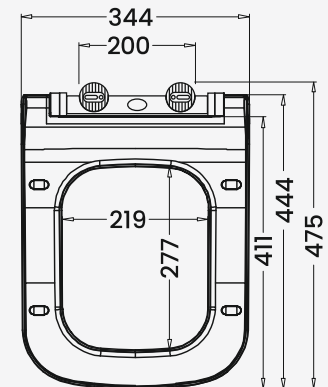

QQ Dimension