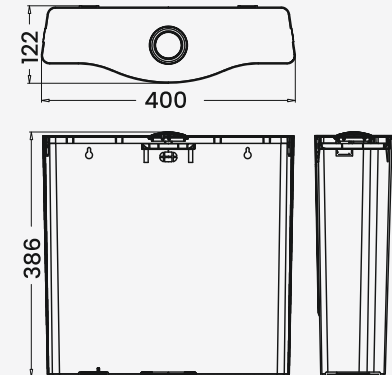

- Single Flush
- Heavy Duty
- Side Handle
- Long Lasting
- 8L Water Capacity

Dimension

MERCURY

Features

- Single Top Flush
- Slim Design
- Bottom Inlet
- 8L Water Capacity
- Water Saving Flushing

Dimension

Features

- Slim Design
- Half / Full Flushing System
- Water Saver
- Easy Installation and Maintainance

Dimension

VENUS

Features

- Single Flush
- Heavy Duty
- Side Handle
- Long Lasting
- 10L Water Capacity