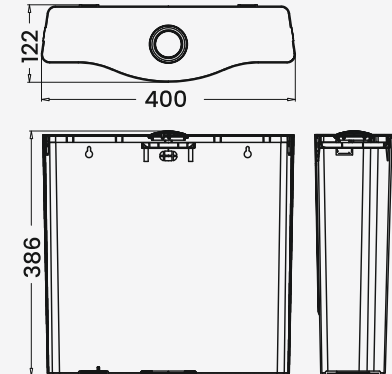

- Single Flush
- Heavy Duty
- Side Handle
- Long Lasting
- 8L Water Capacity

Dimension

MERCURY

Features

- Single Top Flush
- Slim Design
- Bottom Inlet
- 8L Water Capacity
- Water Saving Flushing

Dimension

Features

- Slim Design
- Half / Full Flushing System
- Water Saver
- Easy Installation and Maintainance

Dimension

VENUS

Features

- Single Flush
- Heavy Duty
- Side Handle
- Long Lasting
- 10L Water Capacity