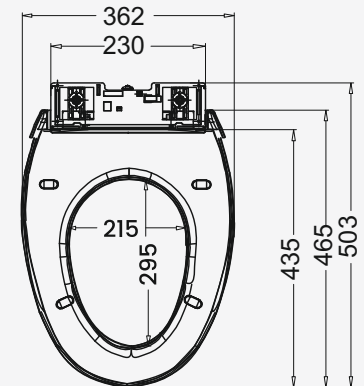

Base Plate Dimension

Model No. - 740 HEAVY

NEW

QQ Dimension

Base Plate Dimension

Model No. - 743

QQ Dimension

Base Plate Dimension

Model No. - 743 HEAVY

NEW

QQ Dimension

Base Plate Dimension

Model No. - 780

QQ Dimension

Base Plate Dimension

Model No. - 784

QQ Dimension

Base Plate Dimension

Model No. - 785

QQ Dimension

Base Plate Dimension

Model No. - 792

QQ Dimension

Base Plate Dimension

Model No. - 080

QQ Dimension

Base Plate Dimension

Model No. - 740 UF DELUXE

Features

- Super Slim Design
- High Gloss Surface
- Stronger Materials

QQ Dimension

Model No. - 743 UF DELUXE