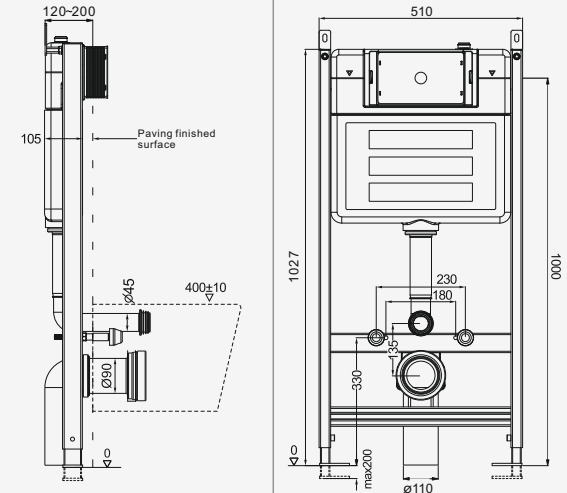

Dimension

CONCEALED TANK WITH HALF FRAME

Note : Mechanical and Pneumatic Function Available

Features

- Tank Material HDPE (High Density Polyethylene)
- Frame Material Mild Steel
- Half / Full Flushing System
- High Strength Body
- Maximum 8L Water Capacity

Dimension

CONCEALED TANK WITH FULL FRAME

Note : Mechanical and Pneumatic Function Available

Installation Guide

Features

- Tank Material HDPE (High Density Polyethylene)
- Frame Material Mild Steel
- Half / Full Flushing System
- High Strength Body
- Maximum 8L Water Capacity

Dimension

MECHANICAL PUSH PLATE

Design - E Chrome

Design - H Chrome

Design - Q Chrome

Design - E Grey

Design - H Grey

Design - Q Black