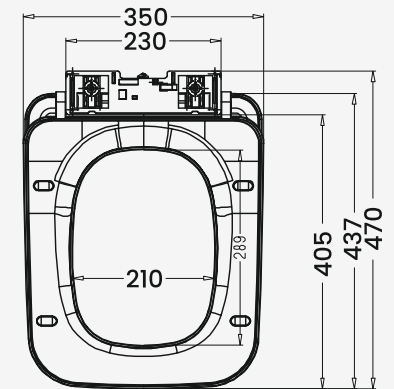

Base Plate Dimension

Model No. - 740 HEAVY

NEW

QQ Dimension

Base Plate Dimension

Model No. - 743

QQ Dimension

Base Plate Dimension

Model No. - 743 HEAVY

NEW

QQ Dimension

Base Plate Dimension

Model No. - 780

QQ Dimension

Base Plate Dimension

Model No. - 784

QQ Dimension

Base Plate Dimension

Model No. - 785

QQ Dimension

Base Plate Dimension

Model No. - 792

QQ Dimension

Base Plate Dimension

Model No. - 080

QQ Dimension

Base Plate Dimension

Model No. - 740 UF DELUXE

Features

- Super Slim Design
- High Gloss Surface
- Stronger Materials

QQ Dimension

Model No. - 743 UF DELUXE