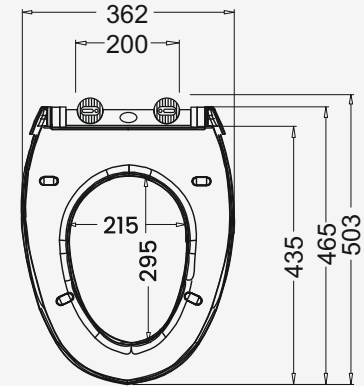

Base Plate Dimension

Model No. - 740 HEAVY

NEW

QQ Dimension

Base Plate Dimension

Model No. - 743

QQ Dimension

Base Plate Dimension

Model No. - 743 HEAVY

NEW

QQ Dimension

Base Plate Dimension

Model No. - 780

QQ Dimension

Base Plate Dimension

Model No. - 784

QQ Dimension

Base Plate Dimension

Model No. - 785

QQ Dimension

Base Plate Dimension

Model No. - 792

QQ Dimension

Base Plate Dimension

Model No. - 080

QQ Dimension

Base Plate Dimension

Model No. - 740 UF DELUXE

Features

- Super Slim Design
- High Gloss Surface
- Stronger Materials

QQ Dimension

Model No. - 743 UF DELUXE