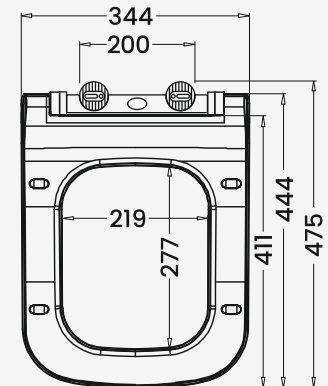

QQ Dimension