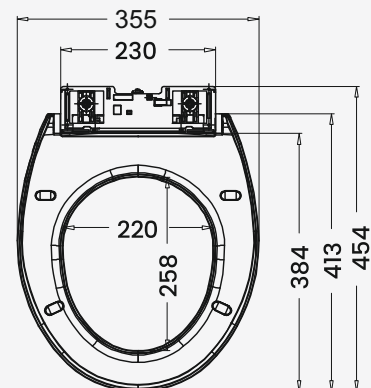

Base Plate Dimension

Anglo Indian

Note: Also Available in Jet Spray

Features

- Slim Design
- 100% Vergin Material

Dimension

EWC SOFT CLOSE

QQ Dimension

Base Plate Dimension

Model No. - 710

QQ Dimension

Base Plate Dimension

Model No. - 711

Features

- Slim Design
- 100% Vergin Material

Base Plate Dimension

Model No. - 729

QQ Dimension

Base Plate Dimension

Model No. - 735

QQ Dimension

Base Plate Dimension

Model No. - 740

QQ Dimension

Base Plate Dimension

Model No. - 740 HEAVY

NEW

QQ Dimension

Base Plate Dimension

Model No. - 743

QQ Dimension

Base Plate Dimension