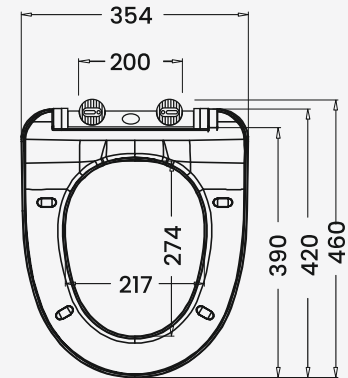

Base Plate Dimension

Anglo Indian

Note: Also Available in Jet Spray

Features

- Slim Design
- 100% Vergin Material

Dimension

EWC SOFT CLOSE

QQ Dimension

Base Plate Dimension

Model No. - 710

QQ Dimension

Base Plate Dimension

Model No. - 711

Features

- Slim Design
- 100% Vergin Material

Base Plate Dimension

Model No. - 729

QQ Dimension

Base Plate Dimension

Model No. - 735

QQ Dimension

Base Plate Dimension

Model No. - 740

QQ Dimension

Base Plate Dimension

Model No. - 740 HEAVY

NEW

QQ Dimension

Base Plate Dimension

Model No. - 743

QQ Dimension

Base Plate Dimension