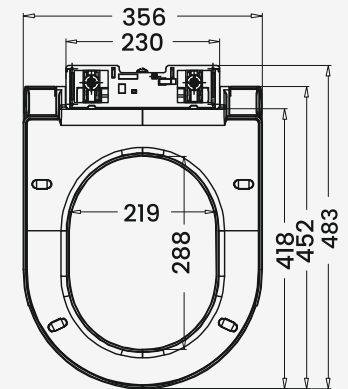

Base Plate Dimension

Model No. - 710

QQ Dimension

Base Plate Dimension

Model No. - 711

Features

- Slim Design
- 100% Vergin Material

Base Plate Dimension

Model No. - 729

QQ Dimension

Base Plate Dimension

Model No. - 735

QQ Dimension

Base Plate Dimension

Model No. - 740

QQ Dimension

Base Plate Dimension

Model No. - 740 HEAVY

NEW

QQ Dimension

Base Plate Dimension

Model No. - 743

QQ Dimension

Base Plate Dimension

Model No. - 743 HEAVY

NEW

QQ Dimension

Base Plate Dimension

Model No. - 780

QQ Dimension

Base Plate Dimension

Model No. - 784