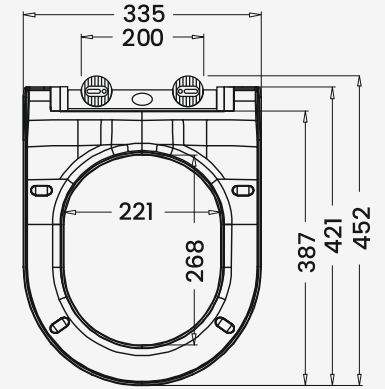

Base Plate Dimension

Anglo Indian

Note: Also Available in Jet Spray

Features

- Slim Design
- 100% Vergin Material

Dimension

EWC SOFT CLOSE

QQ Dimension

Base Plate Dimension

Model No. - 710

QQ Dimension

Base Plate Dimension

Model No. - 711

Features

- Slim Design
- 100% Vergin Material

Base Plate Dimension

Model No. - 729

QQ Dimension

Base Plate Dimension

Model No. - 735

QQ Dimension

Base Plate Dimension

Model No. - 740

QQ Dimension

Base Plate Dimension

Model No. - 740 HEAVY

NEW

QQ Dimension

Base Plate Dimension

Model No. - 743

QQ Dimension

Base Plate Dimension