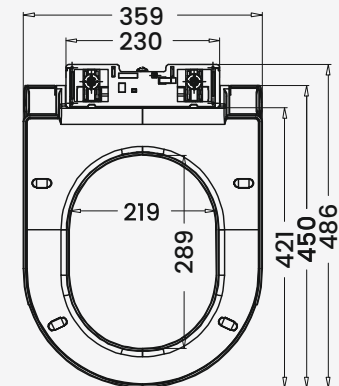

Base Plate Dimension

Model No. - 710

QQ Dimension

Base Plate Dimension

Model No. - 711

Features

- Slim Design
- 100% Vergin Material

Base Plate Dimension

Model No. - 729

QQ Dimension

Base Plate Dimension

Model No. - 735

QQ Dimension

Base Plate Dimension

Model No. - 740

QQ Dimension

Base Plate Dimension

Model No. - 740 HEAVY

NEW

QQ Dimension

Base Plate Dimension

Model No. - 743

QQ Dimension

Base Plate Dimension

Model No. - 743 HEAVY

NEW

QQ Dimension

Base Plate Dimension

Model No. - 780

QQ Dimension

Base Plate Dimension

Model No. - 784